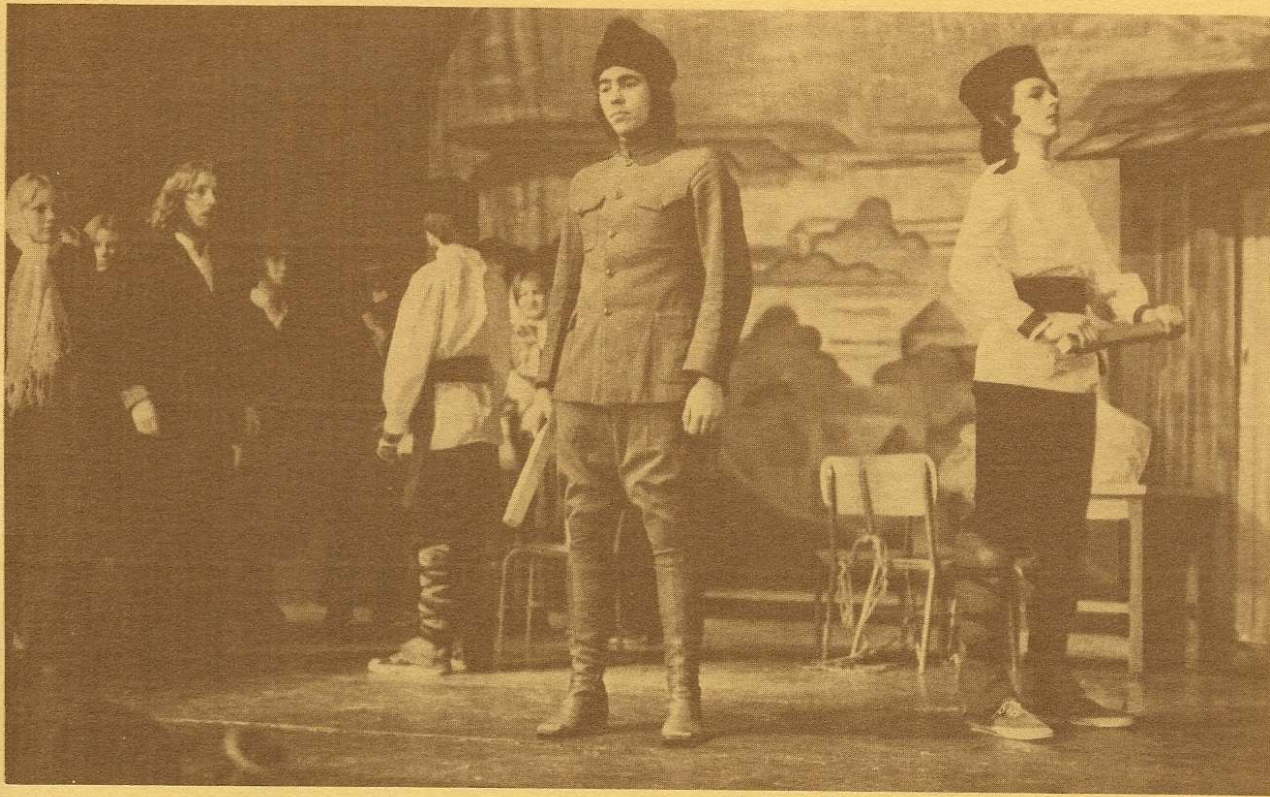

Production Crews

Stage Manager Carolyn Williams
 Assistant Stage Manager. Shelly Furman
 Costumes Polly Small, Elizabeth Brim, Cheryl Carman,
 Cathy Benton, Monette Oden
 Lights Jim Burbach, Jerry Stapleton, Kathy Esterburg
 Set Construction — Chris Bachman, Janette Brunton, Randy Bryant, Kathy Hales,
 Sandra Shadel, Rusty Schweitzer, Tina St. Germaine, Merle Talmadge,
 Lori Marson, Tim Buckholz, Cheryl Crowell, Kenny De Wease,
 Betty Goldsby, William Gray, Keffer Jensen, Kay Klaver, Detlef Mahoney,
 Janis Porter, Jerry Stapleton, Becky Huffman, Karn Hansen,
 Shelly Furman, Doug Marsh, Kristi Merilo, Jeff Miller, Randy West,
 Jody Askew, Patti Yarnell, Dan Coffey, Kelly Dineen, Scott Nagel,
 Monette Oden, Sandy Stewart, Alicia Roundy, Vicci Strang, Todd Simonsen,
 Chris Paukert, Kelly Linn, Stephan Schuurmans, Steve Joachim,
 Chris Thorson, Gary Rowell
 Makeup Monica White, Becky Sinclair
 Properties Cathy Benton, Polly Small, Elizabeth Brim, Leslie Flescher,
 Kathy Hales
 Rehearsal Secretaries Debra Lloyd, Judy Gray
 Rehearsal Pianists Gail Soohoo, Judy Soga, Barbara Ewart
 Posters William Gray, Audrey Dotsey, Michael Smith, Scott Nagel,
 Vicci Strang, Todd Simonsen, Raymond Lee, Alicia Roundy,
 Kelly Dineen, Randy West, Sandy Stewart, Monette Oden, Doug Marsh,
 Ted Wiederhorn
 Program Betty Doerty, LaVonne Williams, James Maloney,
 Marc Moody, Julie Accaurdi
 Photography Richard Staehli, Raymond Lee